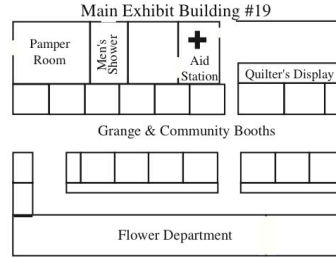

Pend Oreille County Fairgrounds

North →

1. Restrooms
2. Historic Post Office
3. Lindsey House
4. Men's Restroom
5. Women's Showers
6. Women's Restroom
7. Kalispel Case Line Stage
8. Caretaker's House
9. Fleece & Fiber
10. Fair Kitchen
11. Bingo
12. 4-H Pop Stand
13. Concessions
14. Cat Show (Friday Afternoon Only)
15. Car Show - Saturday Only
16. Arts & Crafts Building
17. Baking/Food Preservation Agriculture & Horticulture
18. 4-H Building & Vendors
19. Main Exhibit Building
20. Selkirk Ace Hardware Livestock Arena
21. Swine Barn
22. Llamas / Beef Barn
23. Goats / Dairy Barn
24. Small Animals Barn
25. Sheep Barn
26. Beef Wash Rack
27. Swine Wash Rack
28. Horse Barns
29. Rodeo Grandstands
30. Hupp Hall - Clothing & Needle Arts
31. Carnival / Concessions

32. Antique Machinery
33. Dog Show (Friday Morning Only)
34. Hay King Contest
35. Fair Maintenance Bldgs
36. Fair Office
- + Aid Station