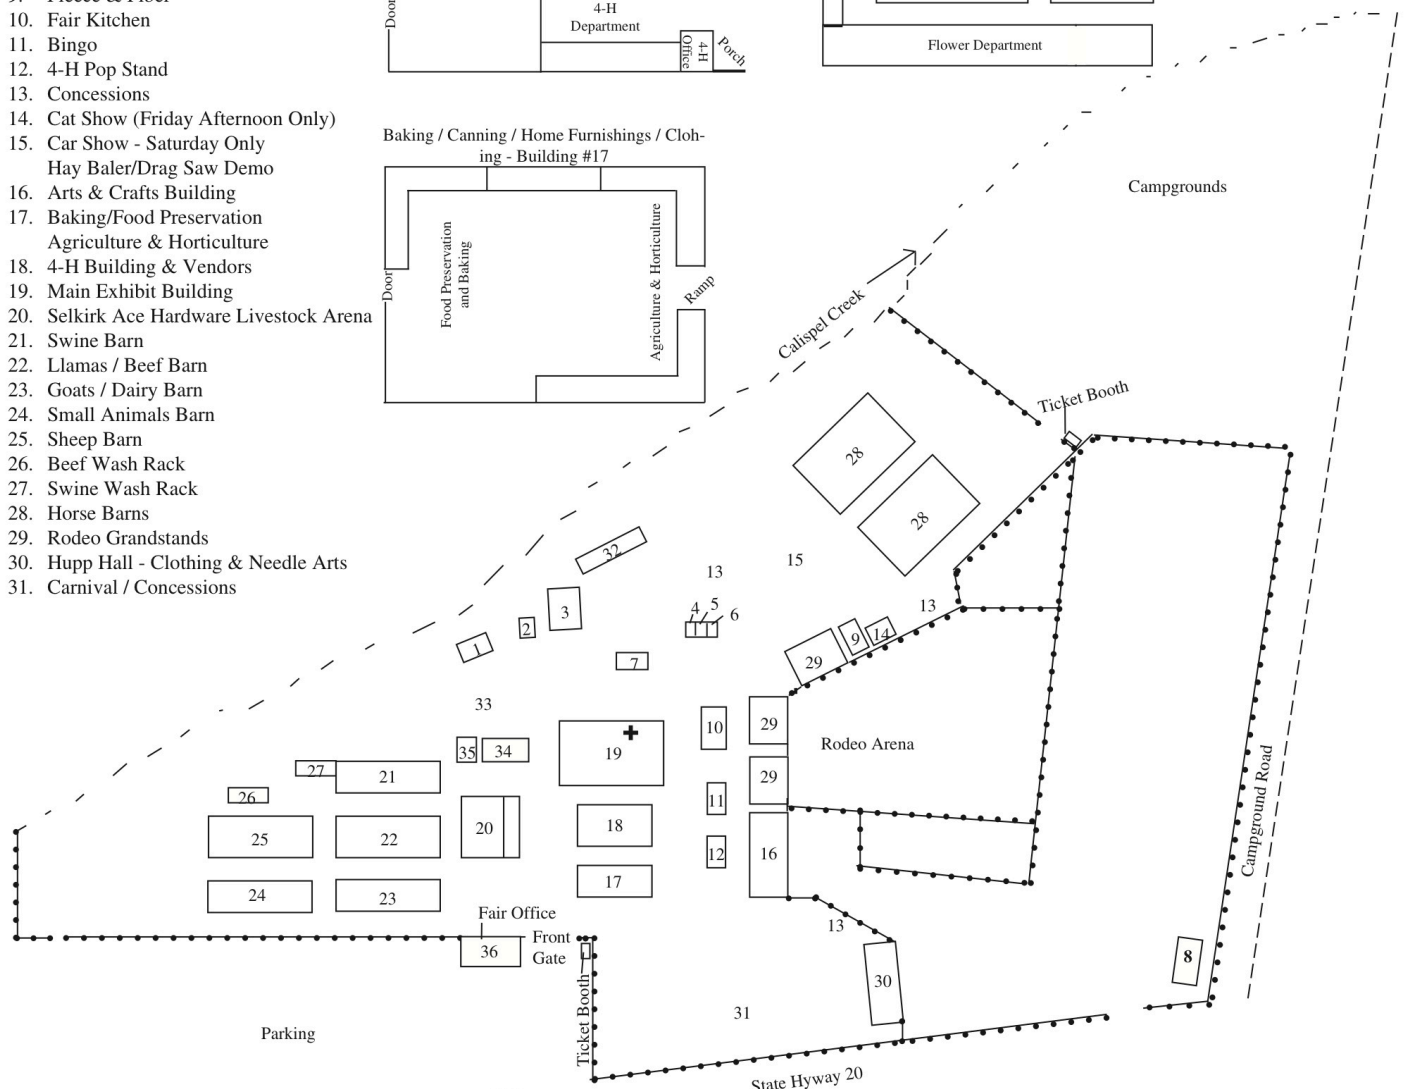

Pend Oreille County Fairgrounds

North →

1. Restrooms
2. Historic Post Office
3. Lindsey House
4. Men's Restroom
5. Women's Showers
6. Women's Restroom
7. Kalispel Case Line Stage
8. Caretaker's House
9. Fleece & Fiber
10. Fair Kitchen
11. Bingo
12. 4-H Pop Stand
13. Concessions
14. Cat Show (Friday Afternoon Only)
15. Car Show - Saturday Only
16. Arts & Crafts Building
17. Baking/Food Preservation Agriculture & Horticulture
18. 4-H Building & Vendors
19. Main Exhibit Building
20. Selkirk Ace Hardware Livestock Arena
21. Swine Barn
22. Llamas / Beef Barn
23. Goats / Dairy Barn
24. Small Animals Barn
25. Sheep Barn
26. Beef Wash Rack
27. Swine Wash Rack
28. Horse Barns
29. Rodeo Grandstands
30. Hupp Hall - Clothing & Needle Arts
31. Carnival / Concessions

32. Antique Machinery
33. Dog Show (Friday Morning Only)
34. Hay King Contest
35. Fair Maintenance Bldgs
36. Fair Office
- + Aid Station