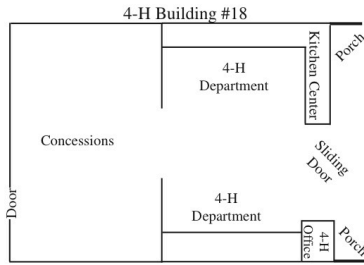

Pend Oreille County Fairgrounds

North →

1. Restrooms
2. Historic Post Office
3. Lindsey House
4. Men's Restroom
5. Women's Showers
6. Women's Restroom
7. Kalispel Case Line Stage
8. Caretaker's House
9. Fleece & Fiber
10. Fair Kitchen
11. Bingo
12. 4-H Pop Stand
13. Concessions
14. Cat Show (Friday Afternoon Only)
15. Car Show - Saturday Only
16. Arts & Crafts Building
17. Baking/Food Preservation Agriculture & Horticulture
18. 4-H Building & Vendors
19. Main Exhibit Building
20. Selkirk Ace Hardware Livestock Arena
21. Swine Barn
22. Llamas / Beef Barn
23. Goats / Dairy Barn
24. Small Animals Barn
25. Sheep Barn
26. Beef Wash Rack
27. Swine Wash Rack
28. Horse Barns
29. Rodeo Grandstands
30. Hupp Hall - Clothing & Needle Arts
31. Carnival / Concessions

32. Antique Machinery
33. Dog Show (Friday Morning Only)
34. Hay King Contest
35. Fair Maintenance Bldgs
36. Fair Office
- + Aid Station